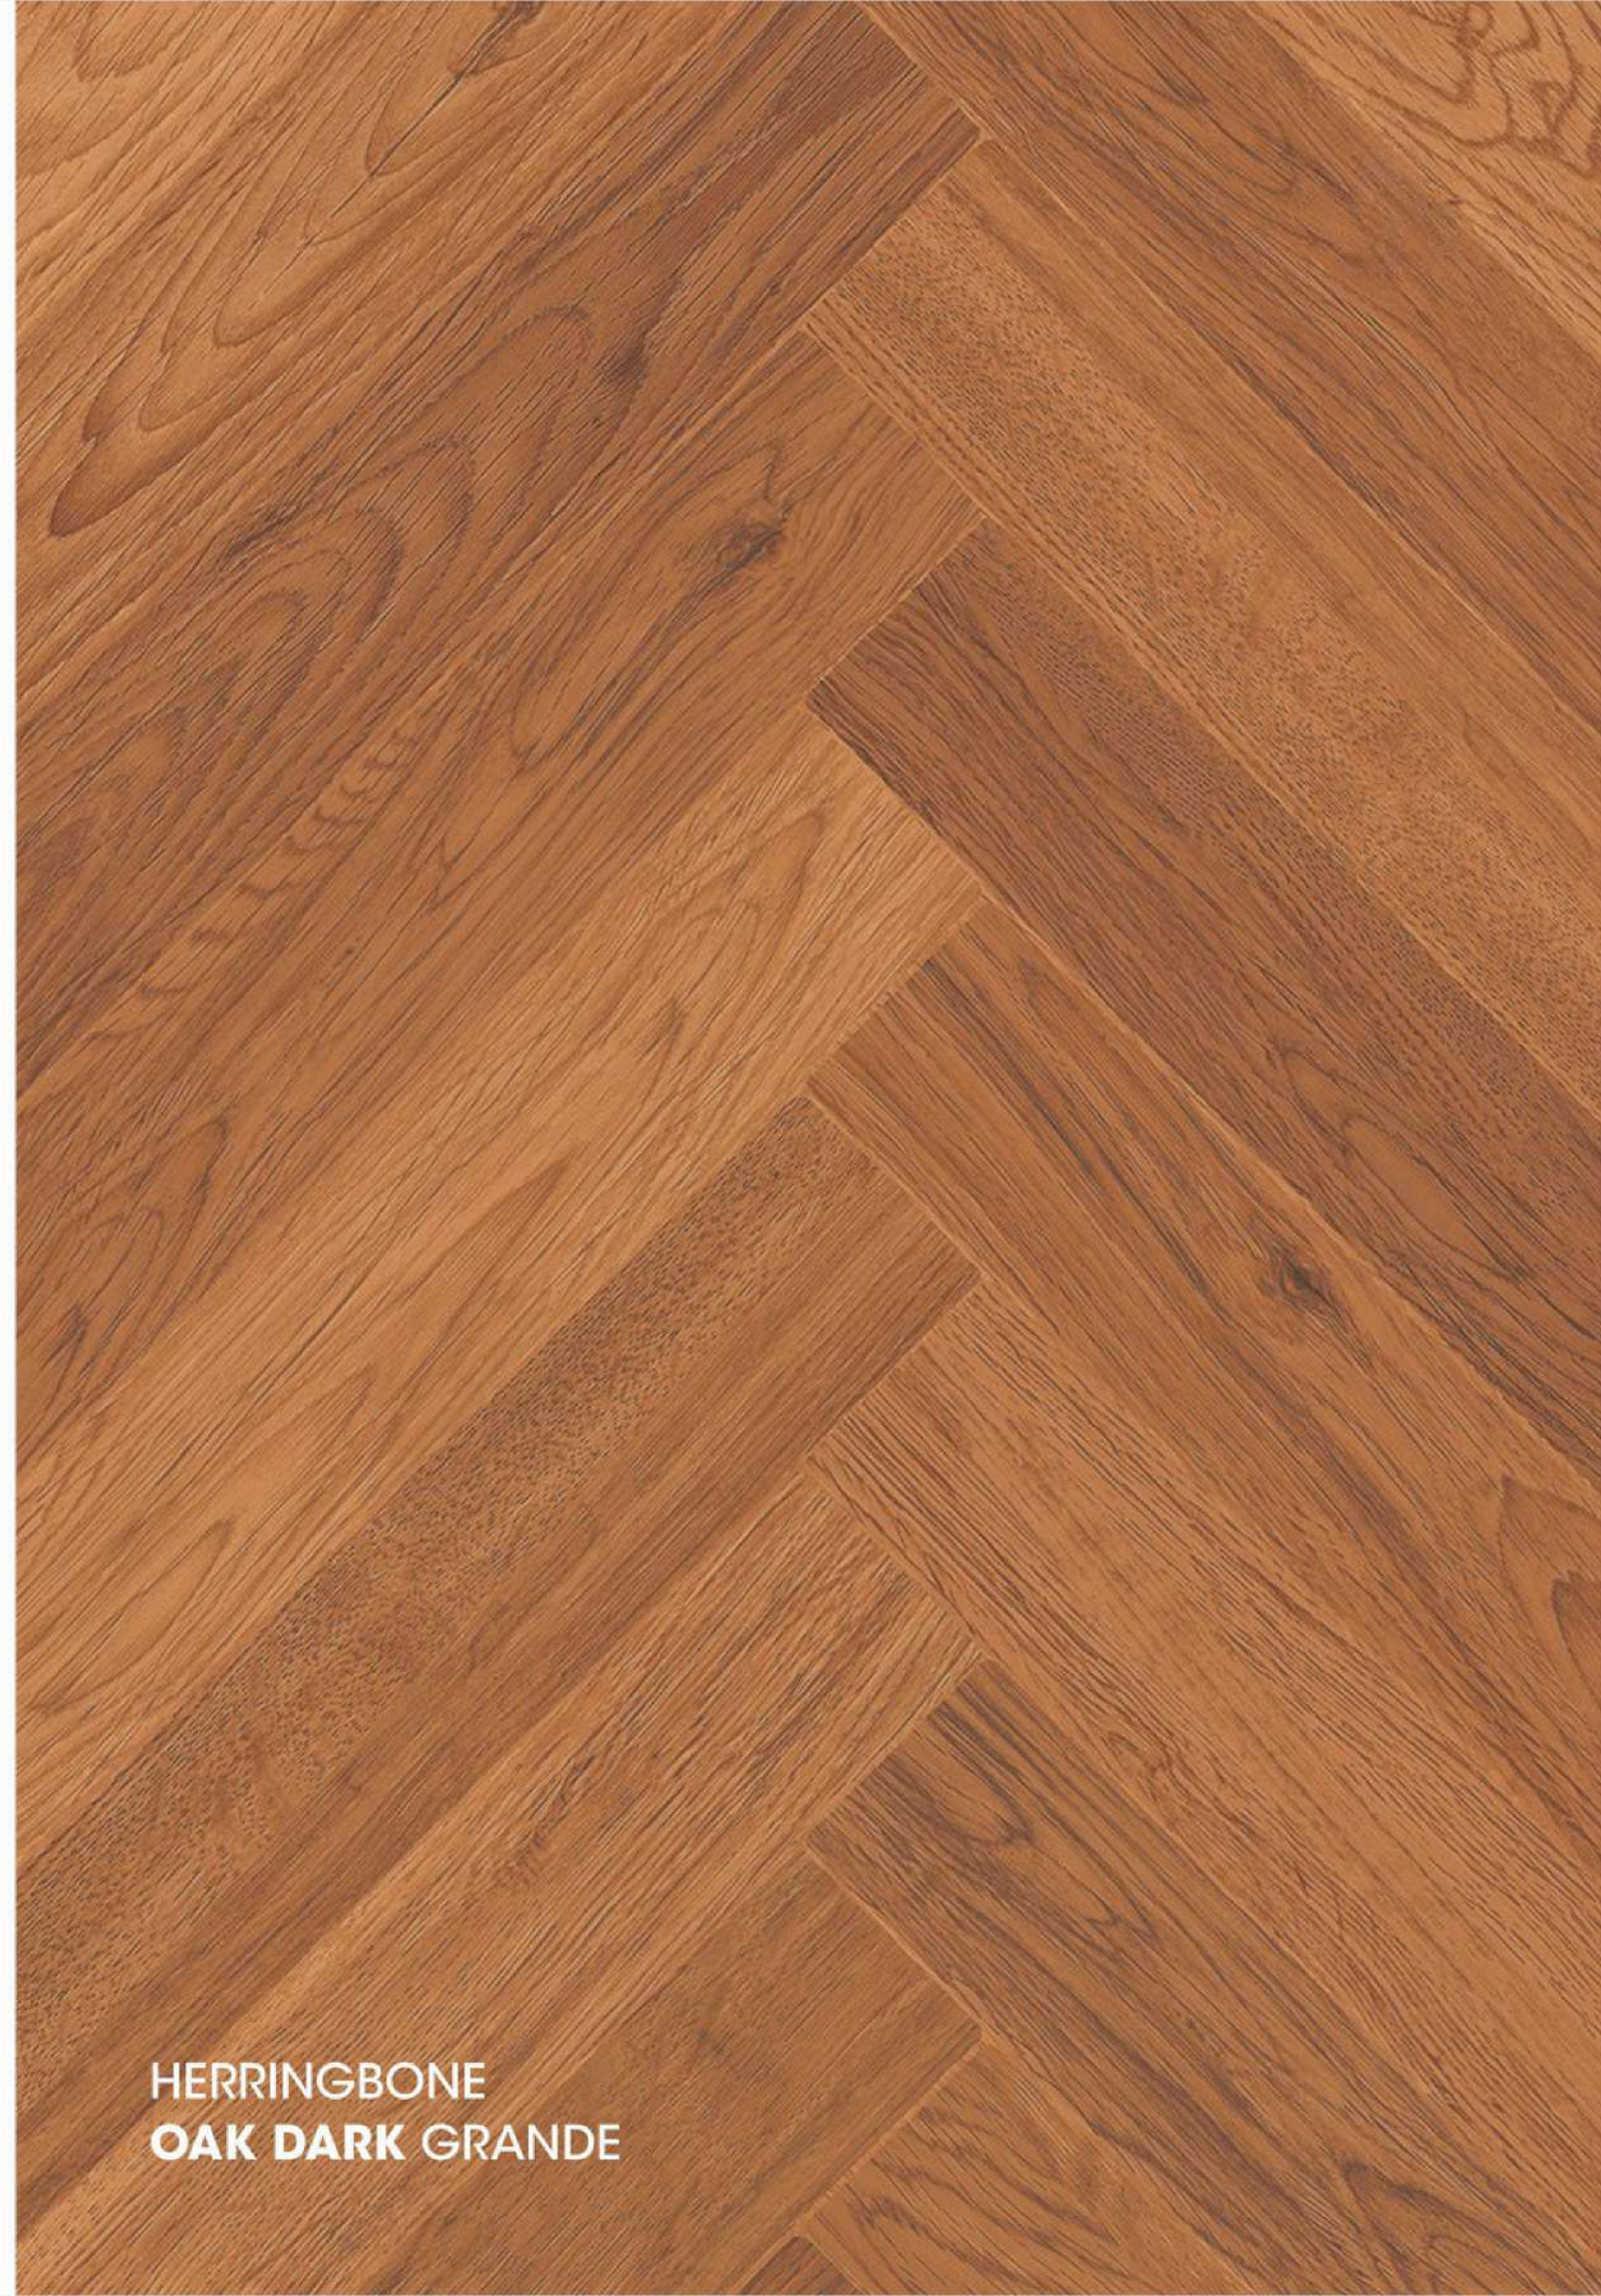

HERRINGBONE  
**OAK LIGHT GRANDE**

|  
Matt Surface

60x  
120cm

HERRINGBONE  
**OAK LIGHT GRANDE**

Wall

HERRINGBONE  
**OAK DARK GRANDE**

60x120cm  
Matt Surface

Floor

HERRINGBONE  
**OAK LIGHT GRANDE**

60x120cm  
Matt Surface

**WOOD**  
COLLECTION

HERRINGBONE  
**OAK DARK GRANDE**

|  
Matt Surface

60x  
120cm

HERRINGBONE  
**OAK DARK GRANDE**

Floor