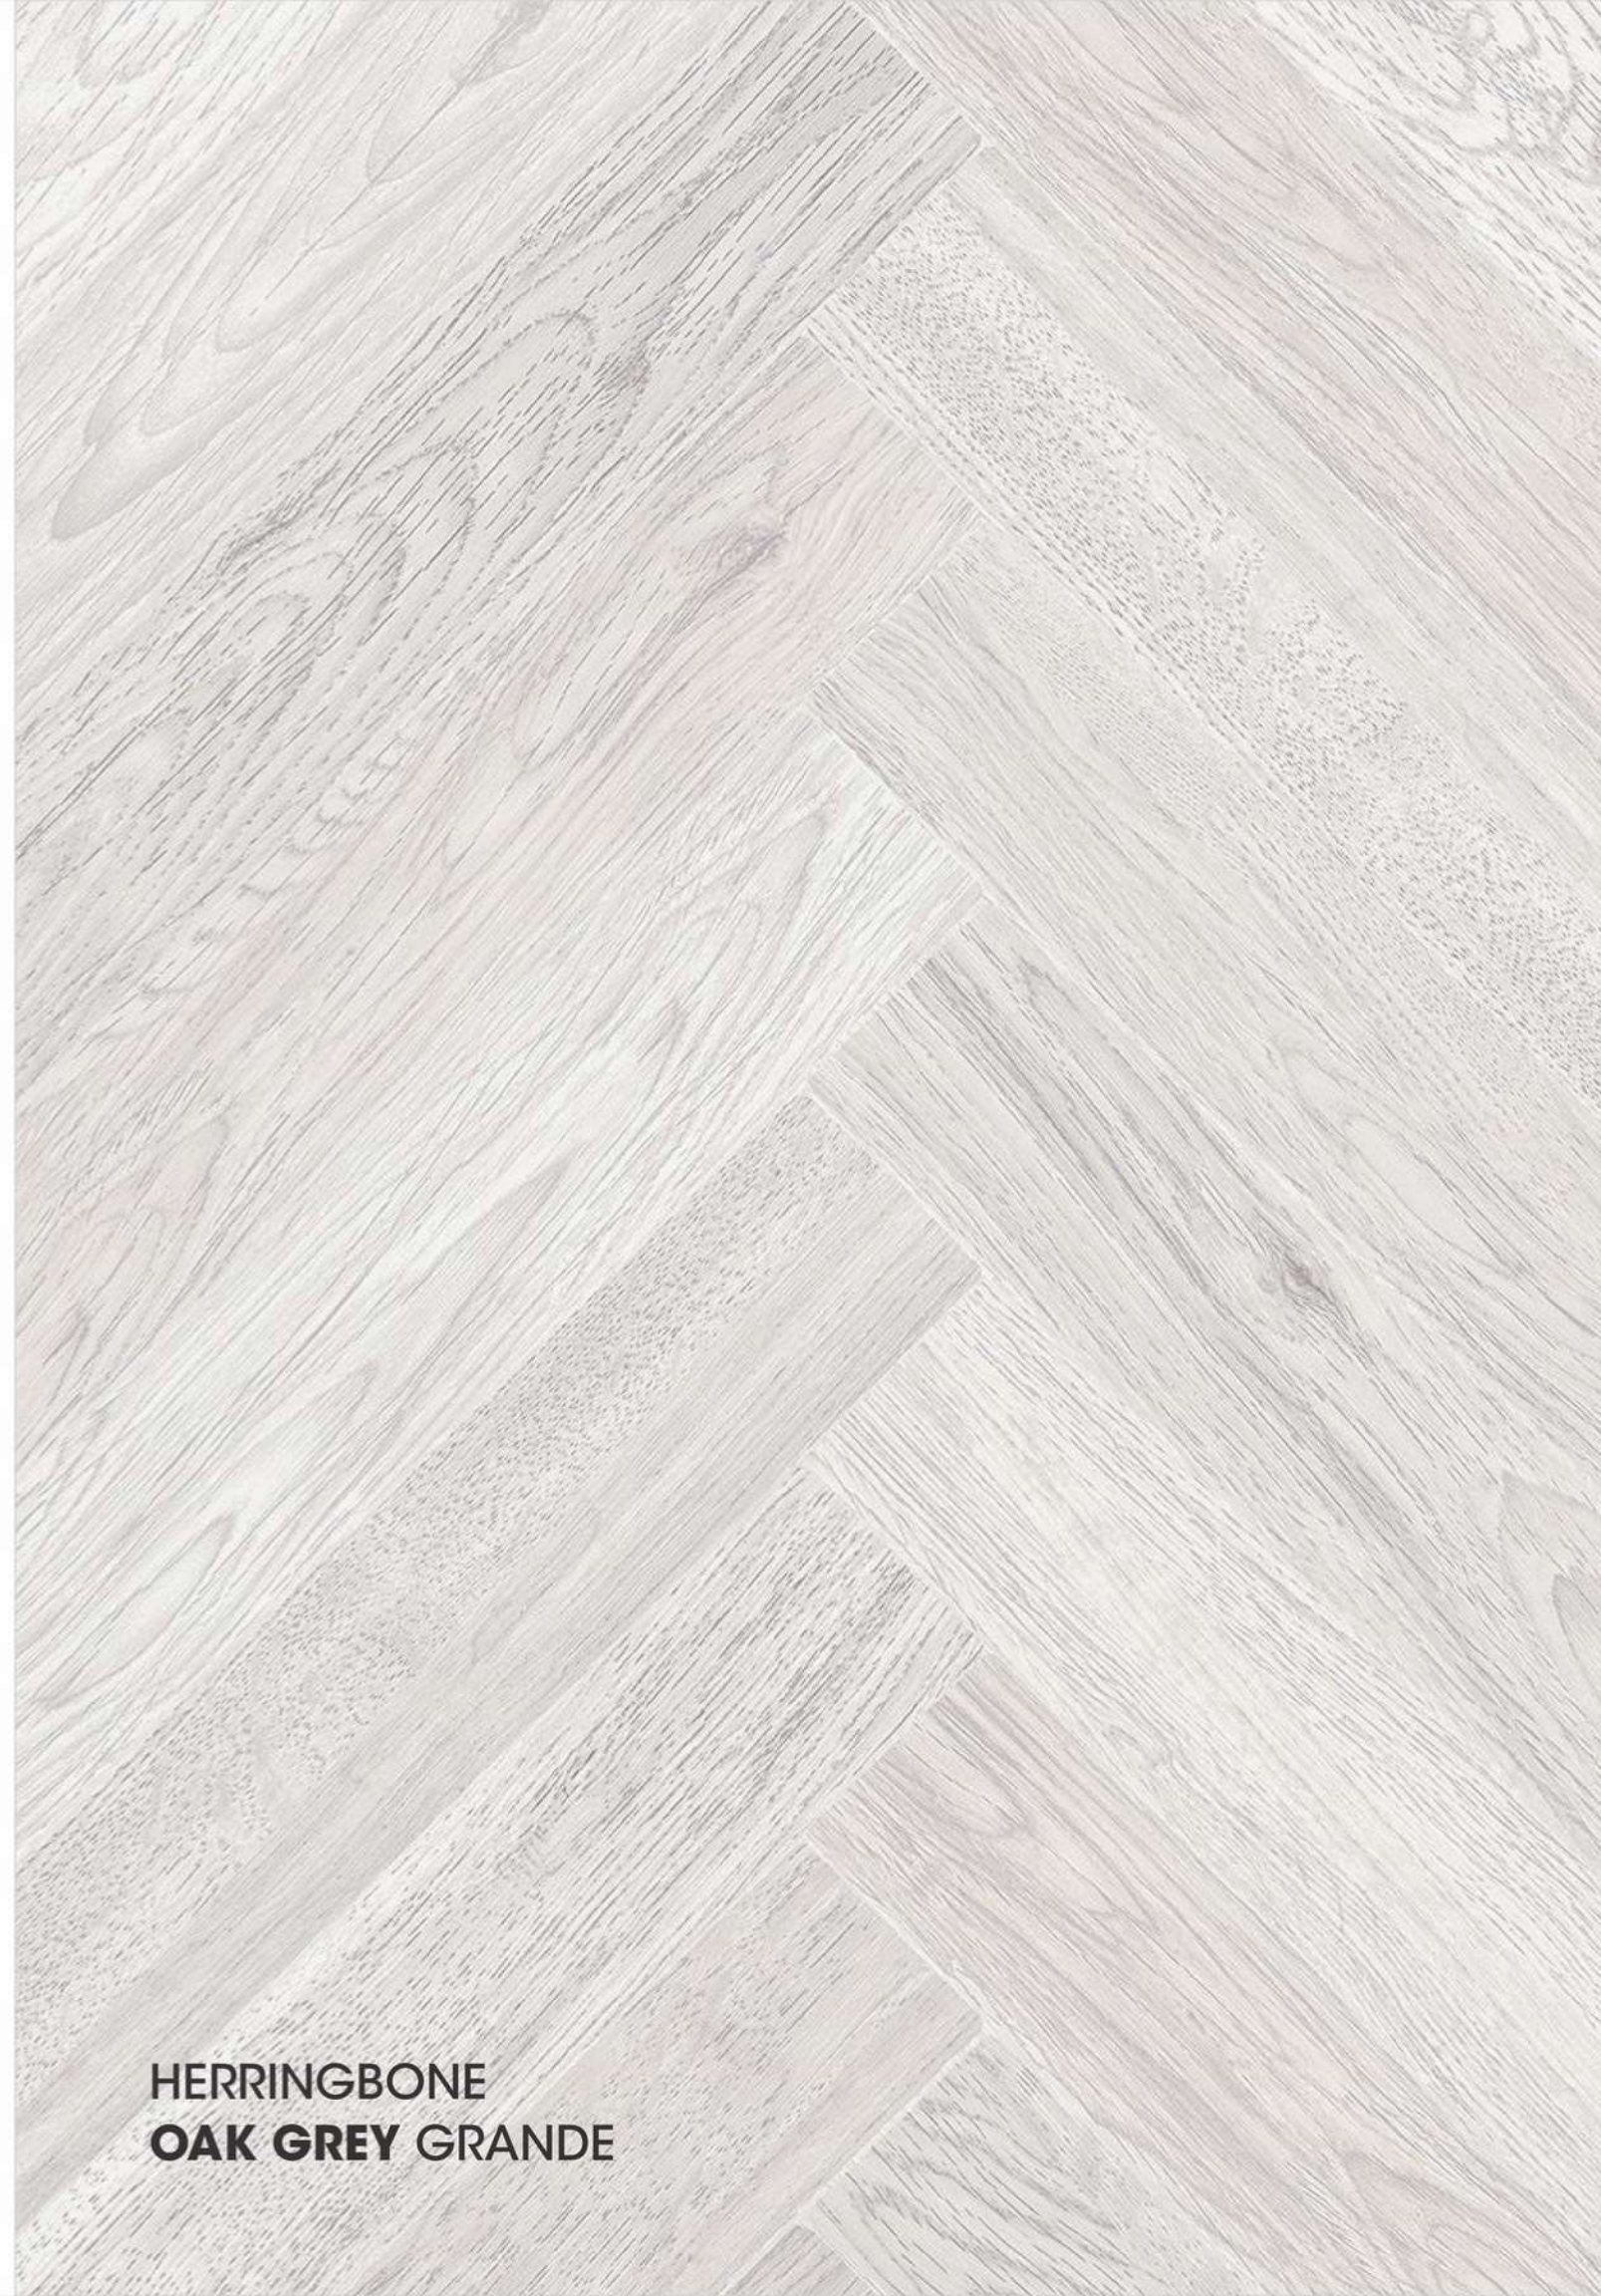

HERRINGBONE  
**OAK GREY GRANDE**

60x120cm  
Matt Surface

**HERRINGBONE**  
**OAK GREY GRANDE**

|  
Matt Surface

60x  
120cm

**HERRINGBONE**  
**OAK GREY GRANDE**

Floor

HERRINGBONE  
**OAK WEENGE GRANDE**

60x120cm  
Matt Surface

HERRINGBONE  
**OAK WEENGE GRANDE**

|  
Matt Surface

60x  
120cm

HERRINGBONE  
**OAK WEENGE GRANDE**