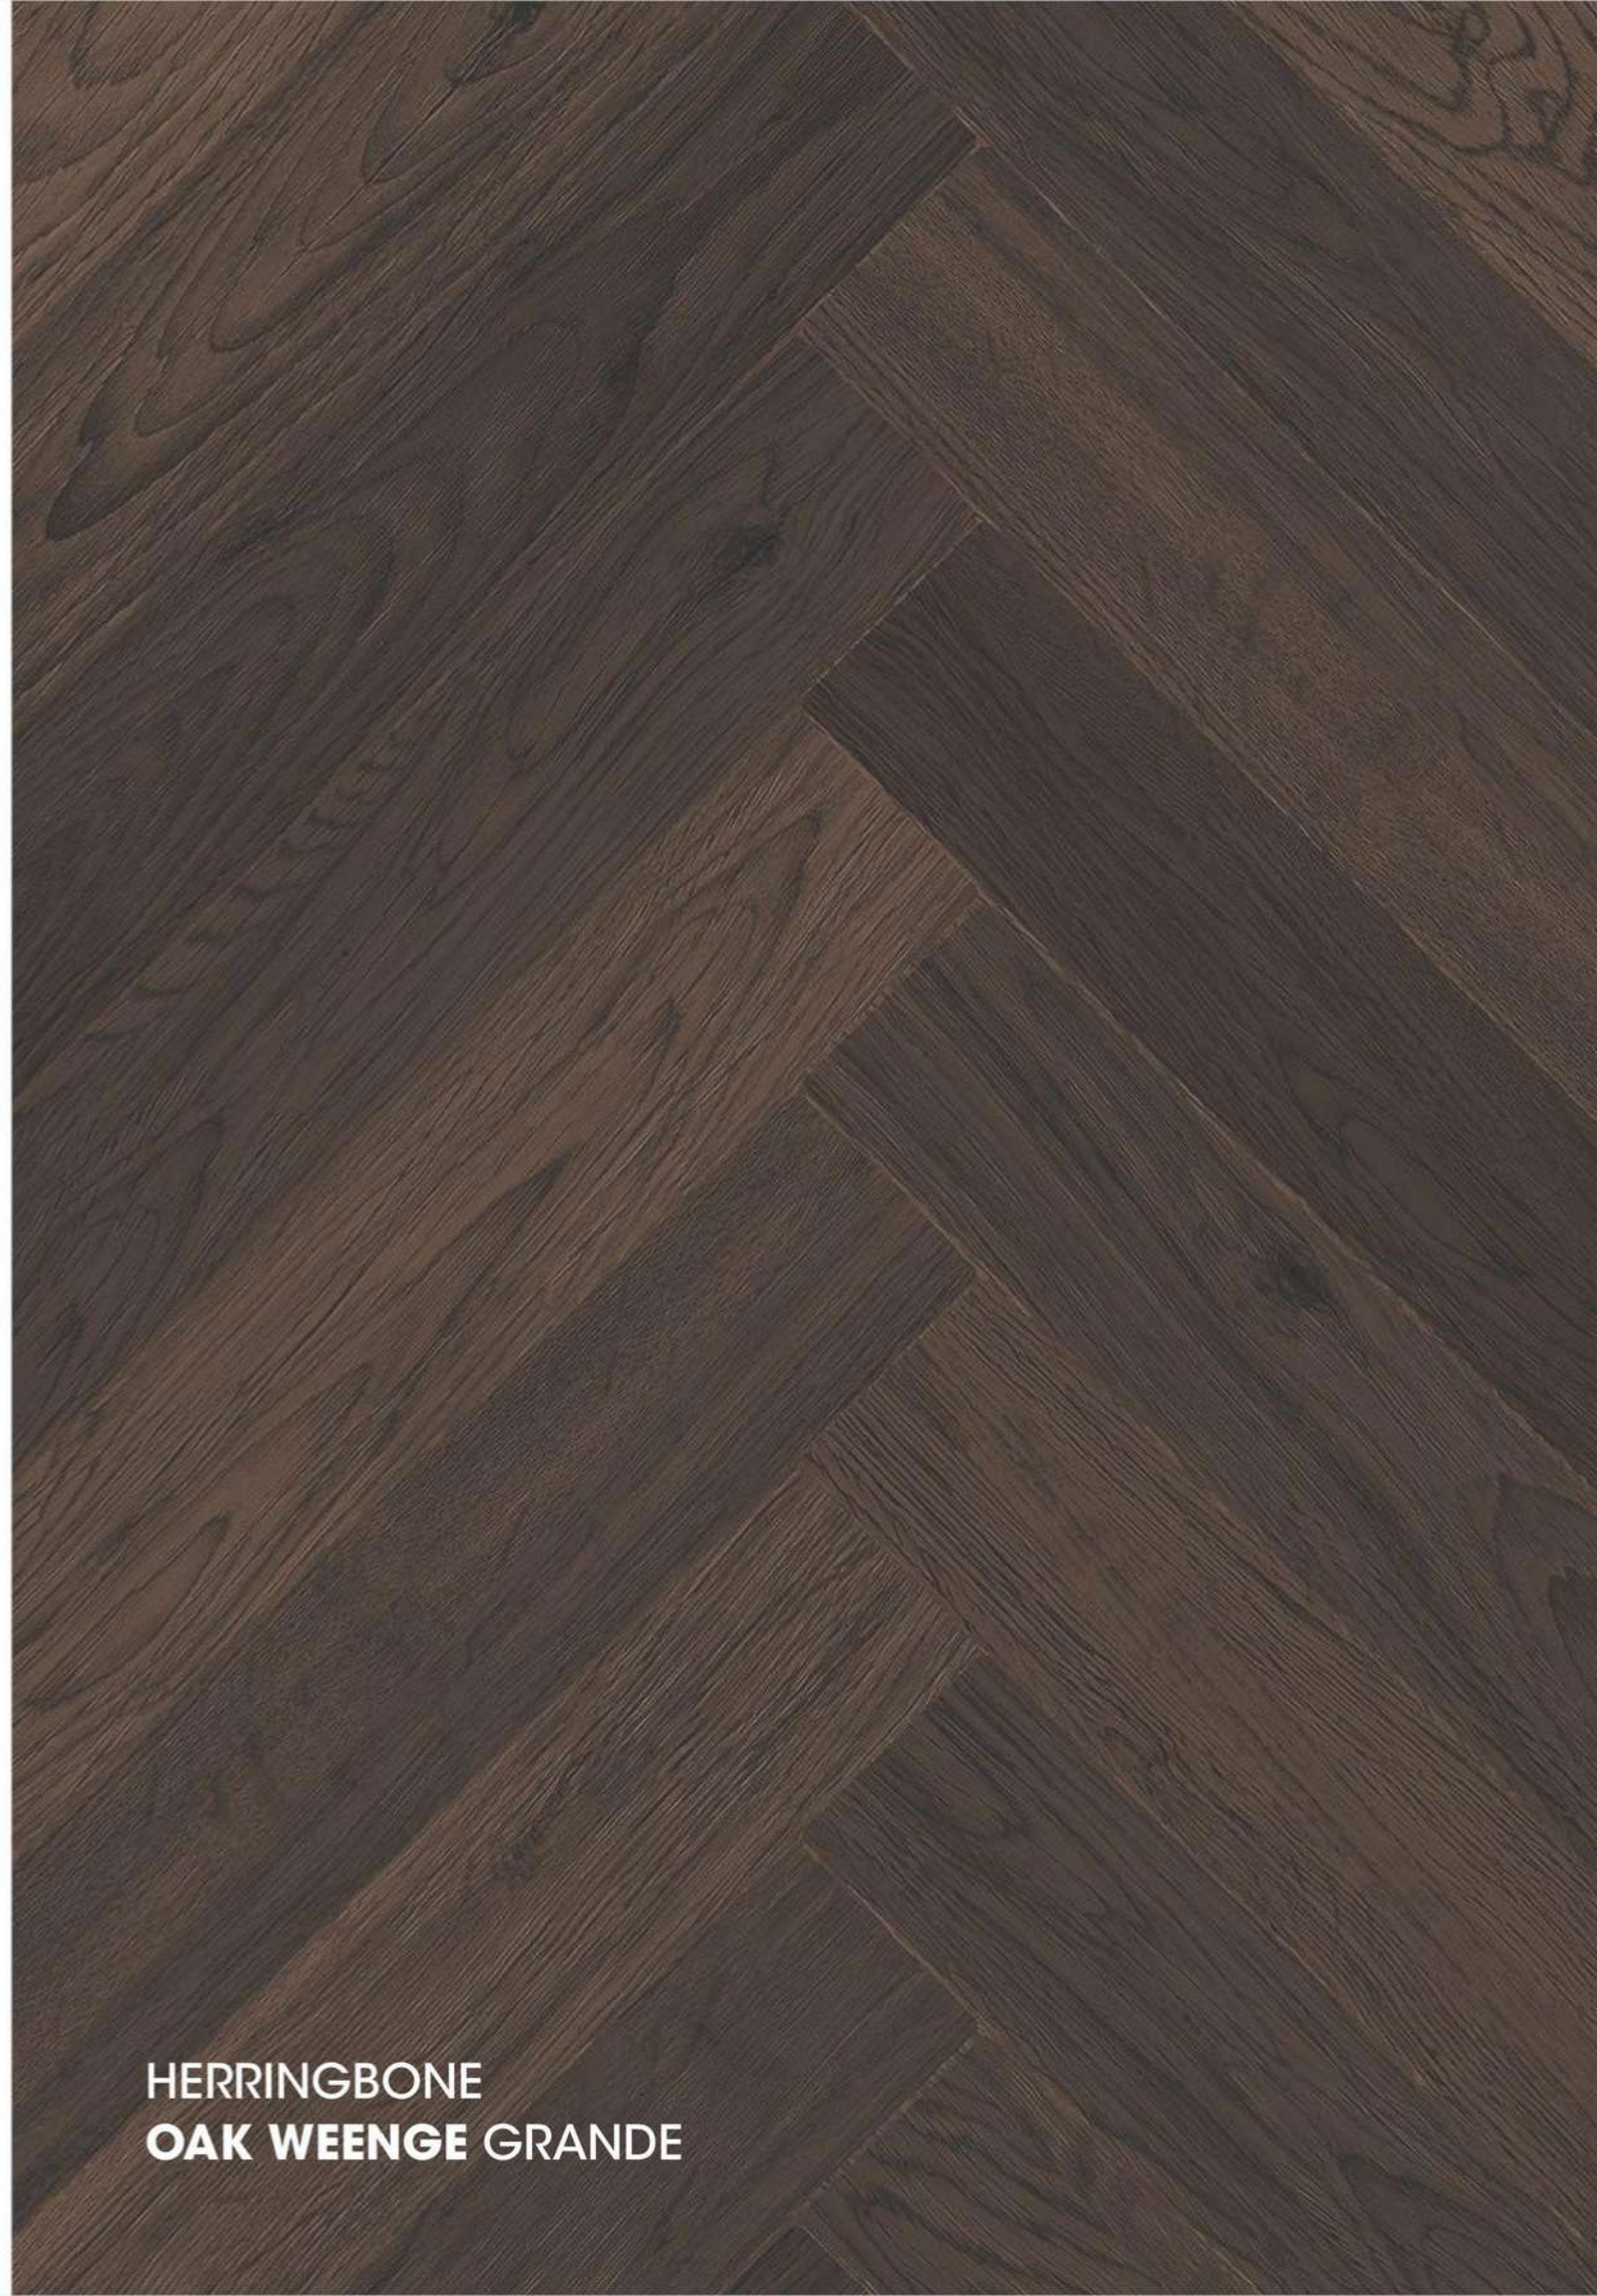

HERRINGBONE  
**OAK GREY GRANDE**

60x120cm  
Matt Surface

**HERRINGBONE**  
**OAK GREY GRANDE**

|  
Matt Surface

60x  
120cm

**HERRINGBONE**  
**OAK GREY GRANDE**

Floor

HERRINGBONE  
**OAK WEENGE GRANDE**

60x120cm  
Matt Surface

HERRINGBONE  
**OAK WEENGE GRANDE**

|  
Matt Surface

60x  
120cm

HERRINGBONE  
**OAK WEENGE GRANDE**