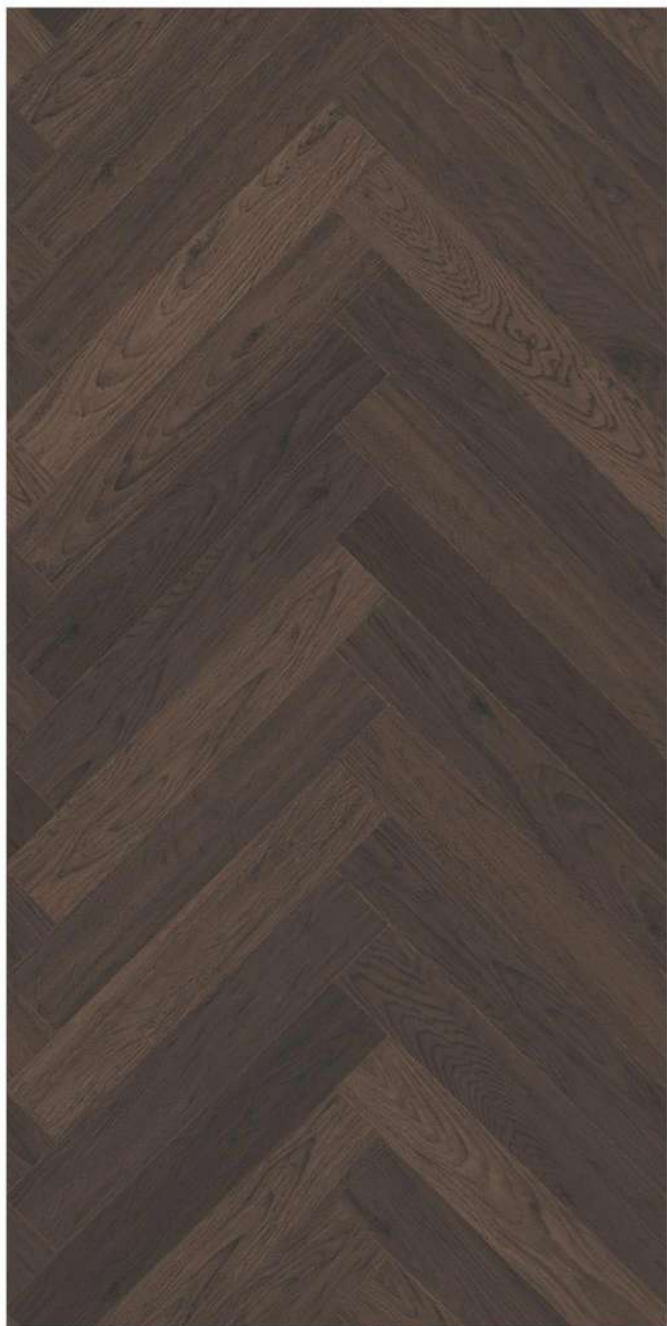

HERRINGBONE  
**OAK LIGHT GRANDE**

60x120cm  
Matt Surface

**WOOD**  
COLLECTION

HERRINGBONE  
**OAK DARK GRANDE**

|  
Matt Surface

60x  
120cm

HERRINGBONE  
**OAK DARK GRANDE**

Floor

HERRINGBONE  
**OAK GREY GRANDE**

60x120cm  
Matt Surface

**HERRINGBONE**  
**OAK GREY GRANDE**

|  
Matt Surface

60x  
120cm

**HERRINGBONE**  
**OAK GREY GRANDE**

Floor

HERRINGBONE  
**OAK WEENGE GRANDE**

60x120cm  
Matt Surface

HERRINGBONE  
**OAK WEENGE GRANDE**

|  
Matt Surface

60x  
120cm

HERRINGBONE  
**OAK WEENGE GRANDE**