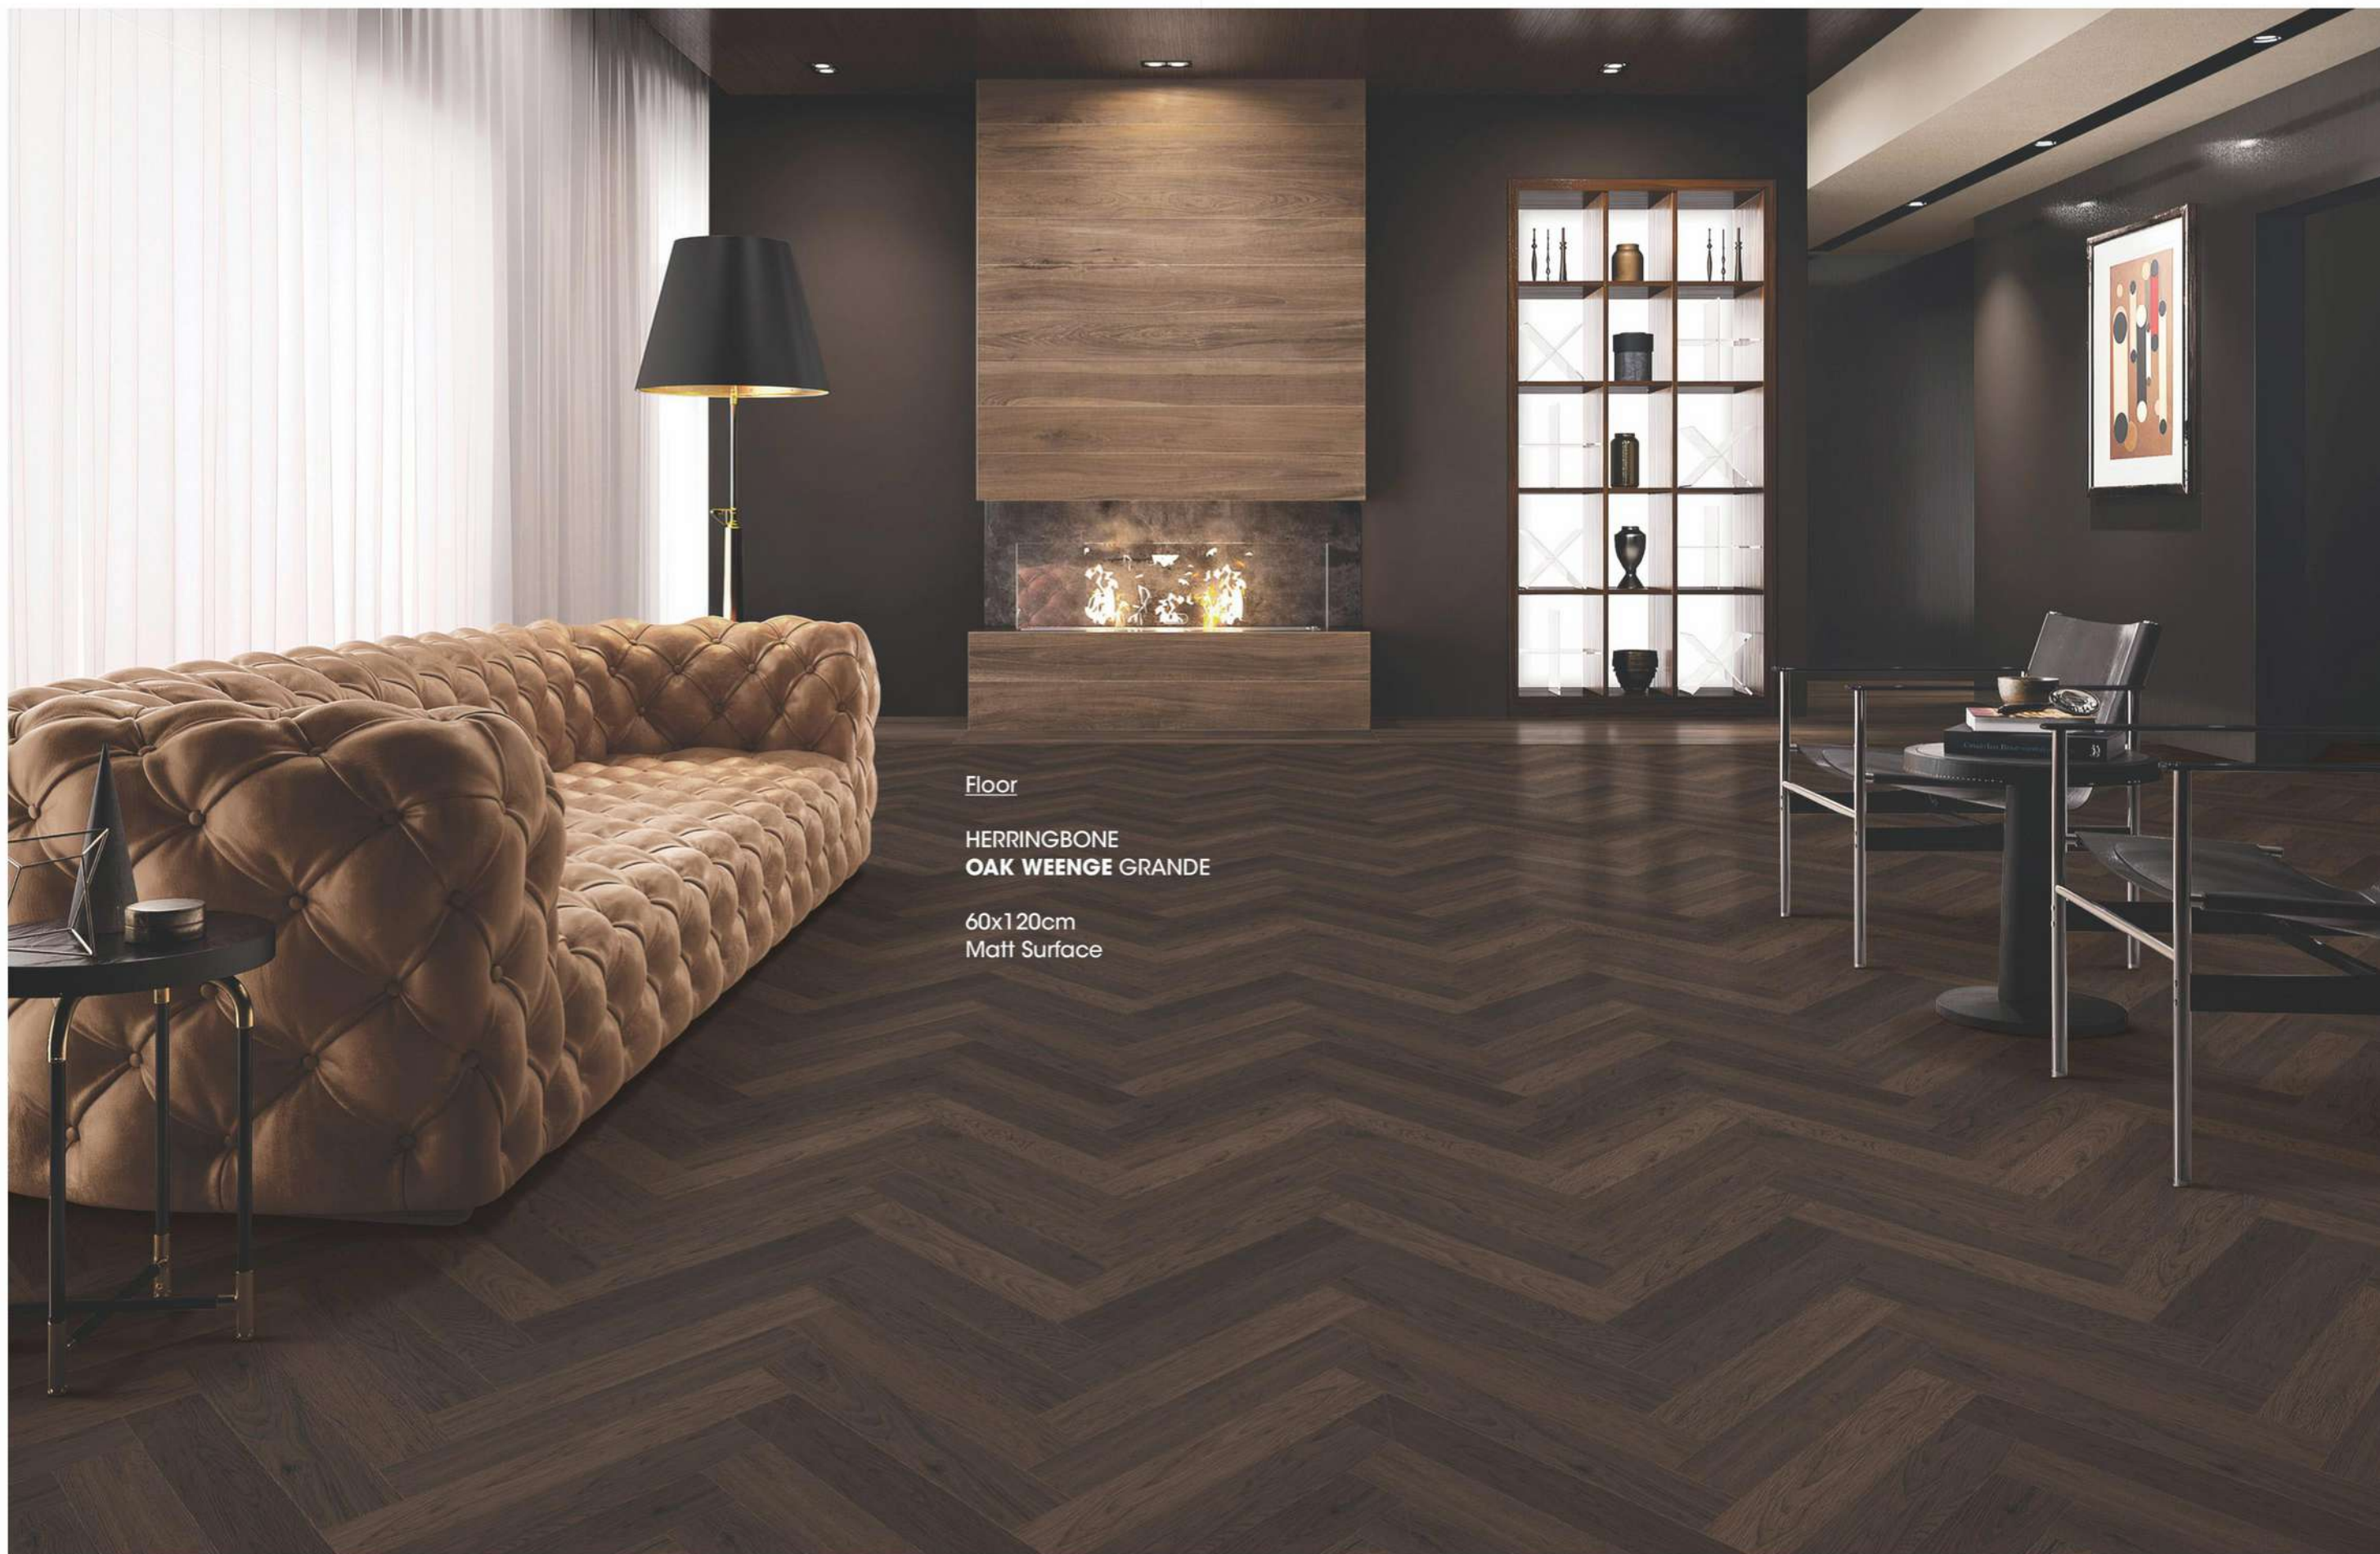

HERRINGBONE  
**OAK LIGHT GRANDE**

60x120cm  
Matt Surface

**WOOD**  
COLLECTION

HERRINGBONE  
**OAK DARK GRANDE**

|  
Matt Surface

60x  
120cm

HERRINGBONE  
**OAK DARK GRANDE**

Floor

HERRINGBONE  
**OAK GREY GRANDE**

60x120cm  
Matt Surface

**HERRINGBONE**  
**OAK GREY GRANDE**

|  
Matt Surface

60x  
120cm

**HERRINGBONE**  
**OAK GREY GRANDE**

Floor

HERRINGBONE  
**OAK WEENGE GRANDE**

60x120cm  
Matt Surface

HERRINGBONE  
**OAK WEENGE GRANDE**

|  
Matt Surface

60x  
120cm

HERRINGBONE  
**OAK WEENGE GRANDE**