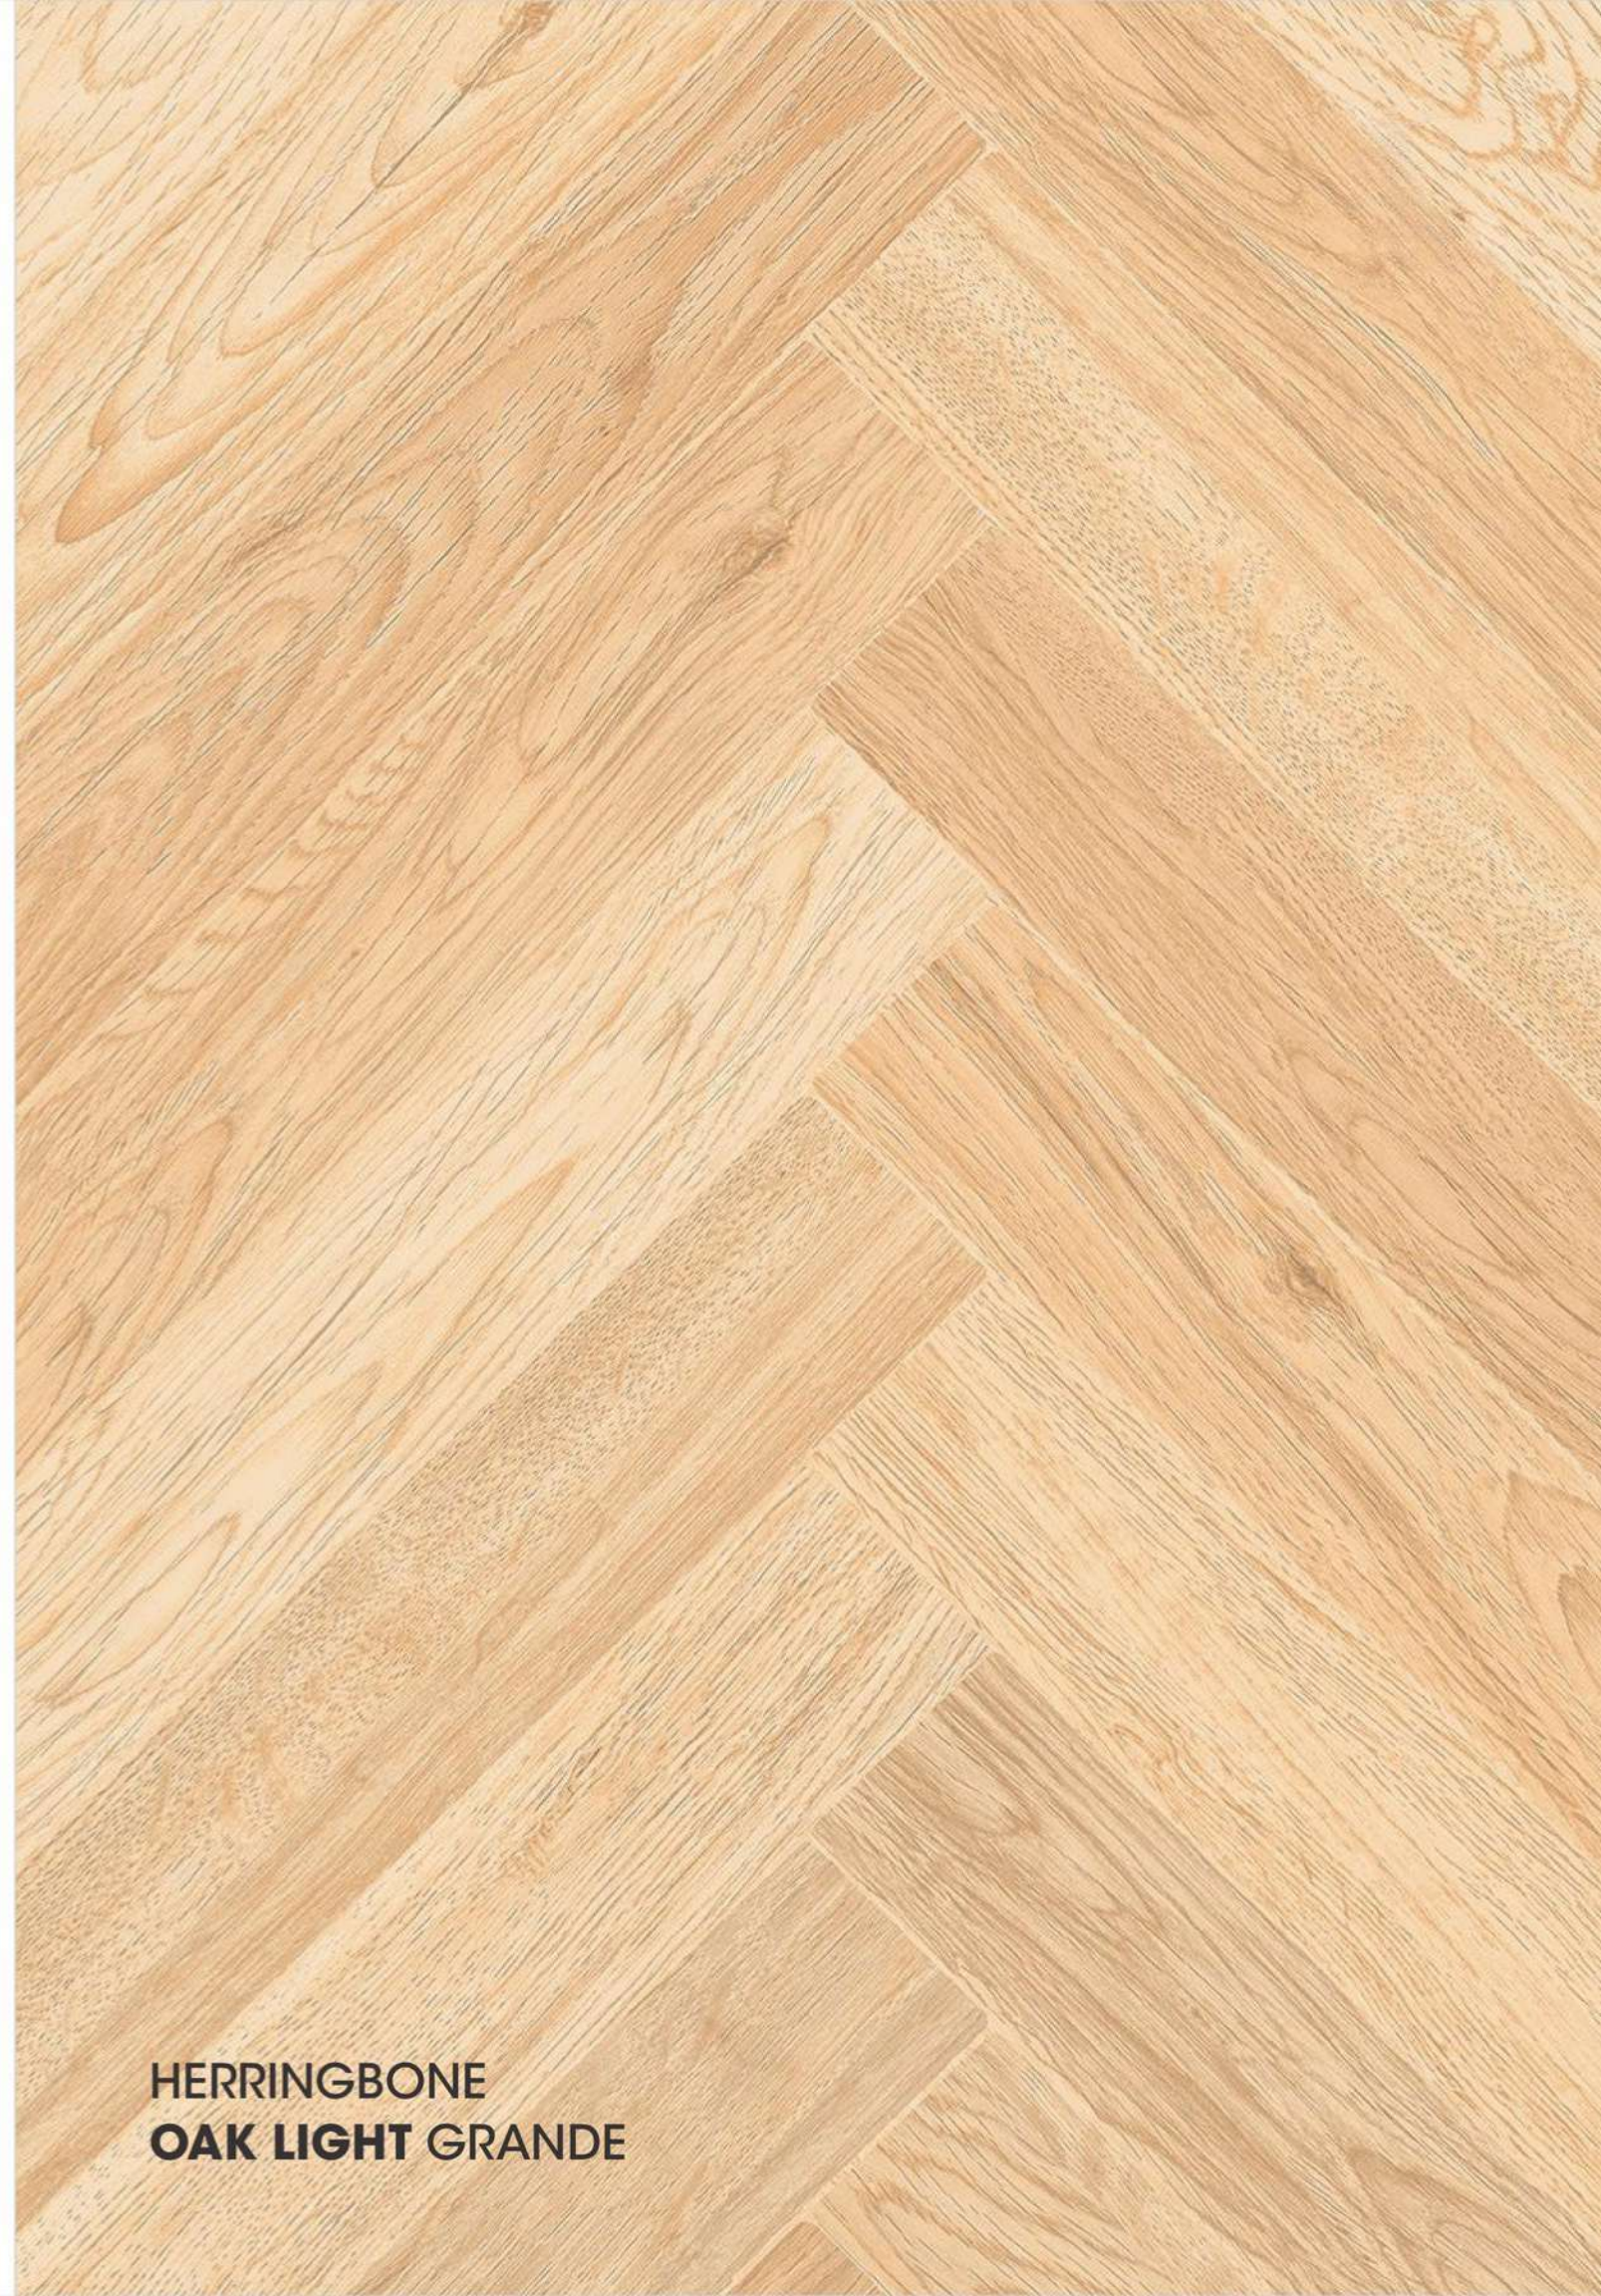

HERRINGBONE  
**OAK LIGHT GRANDE**

|  
Matt Surface

60x  
120cm

HERRINGBONE  
**OAK LIGHT GRANDE**

Wall

HERRINGBONE  
**OAK DARK GRANDE**

60x120cm  
Matt Surface

Floor